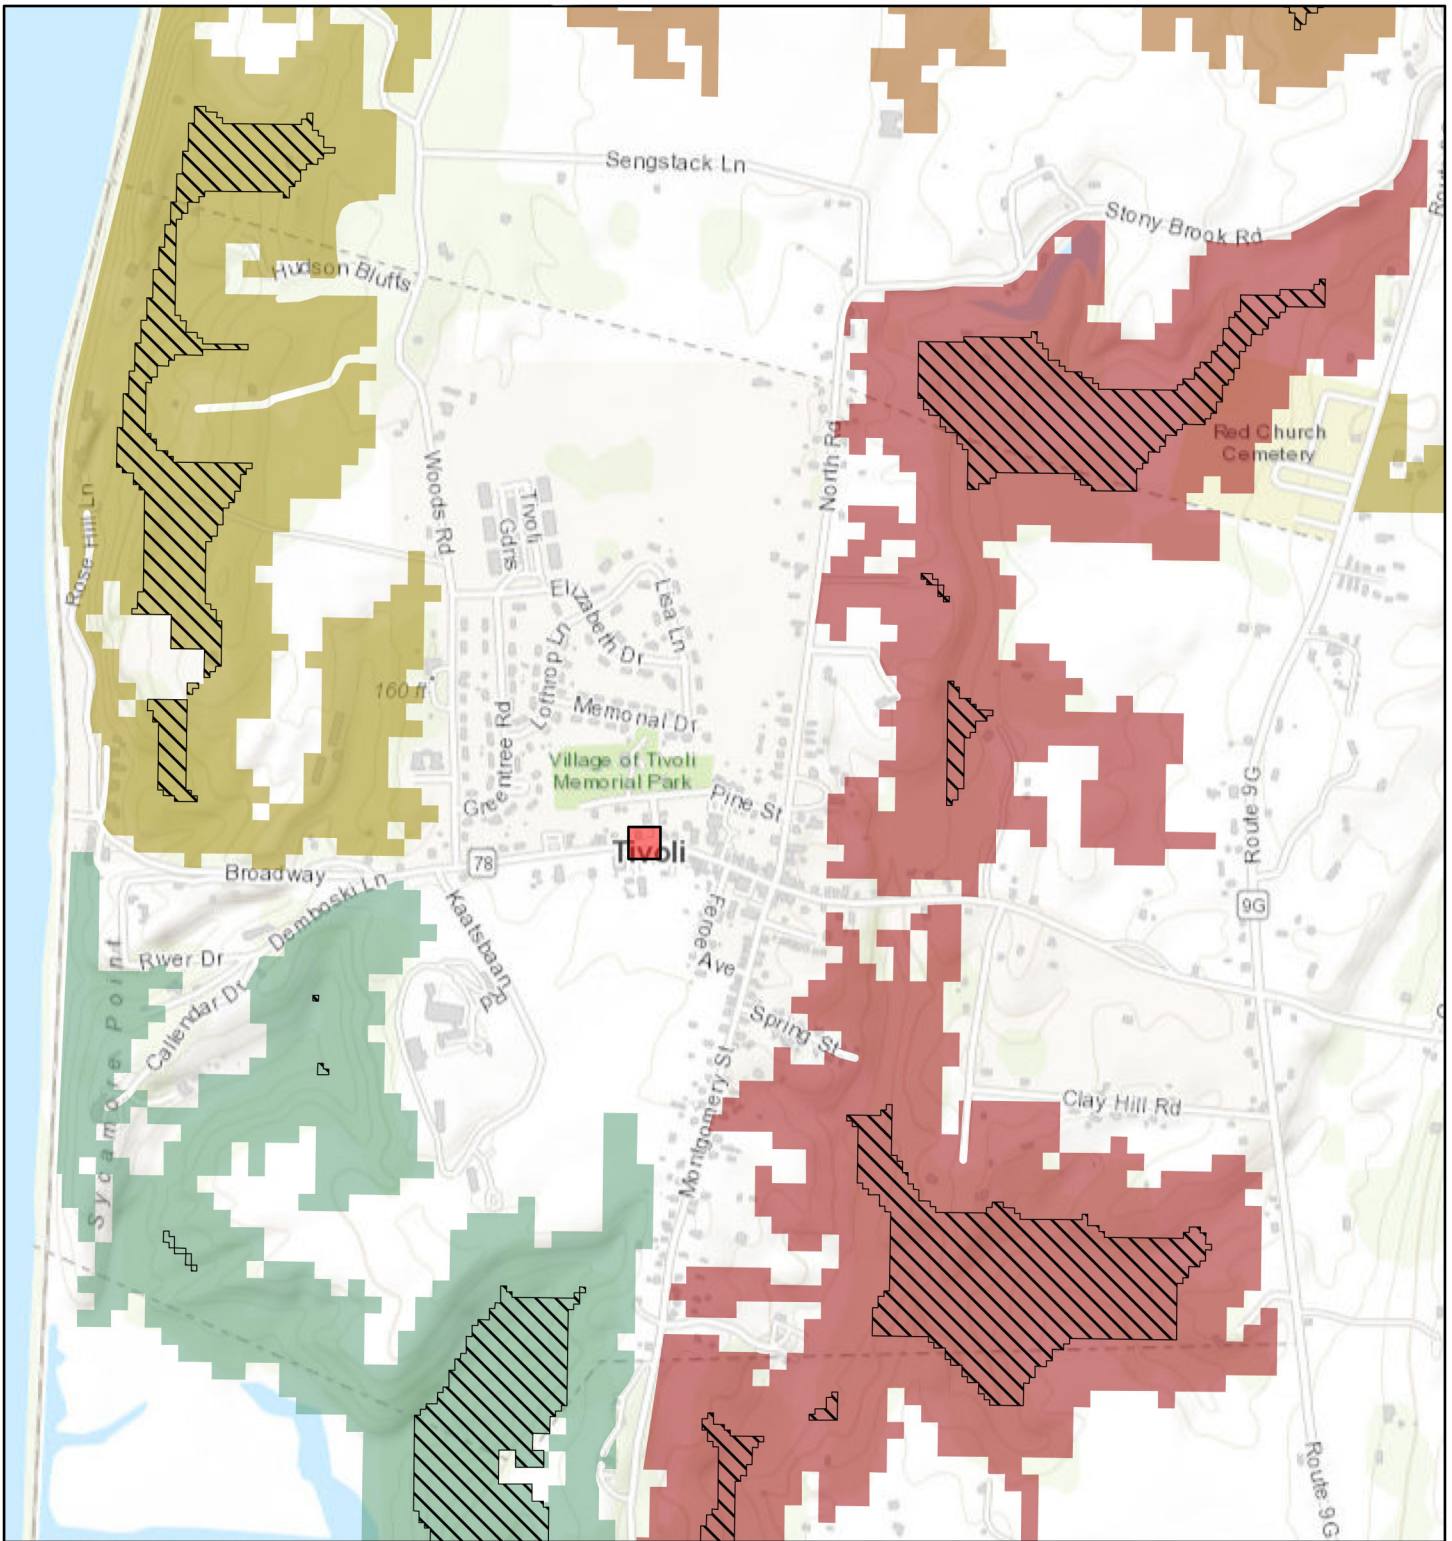

Map 8: Forest Conditions and Core Forests, Village of Tivoli

March 8, 2022

Forest Condition Index (Percentile)

- 99-100 - Top 1%
- 95-99 - Top 5%
- 90-95 - Top 10%
- 80-90 - Top 20%
- 60-80
- 40-60
- 20-40
- 0-20

Core Forests

1:18,056

Sources: Esri, HERE, Garmin, Intermap, increment P Corp., GEBCO, USGS, FAO, NPS, NRCAN, GeoBase, IGN, Kadaster NL, Ordnance Survey, Esri Japan, METI, Esri China (Hong Kong), (c) OpenStreetMap contributors, and the GIS User Community