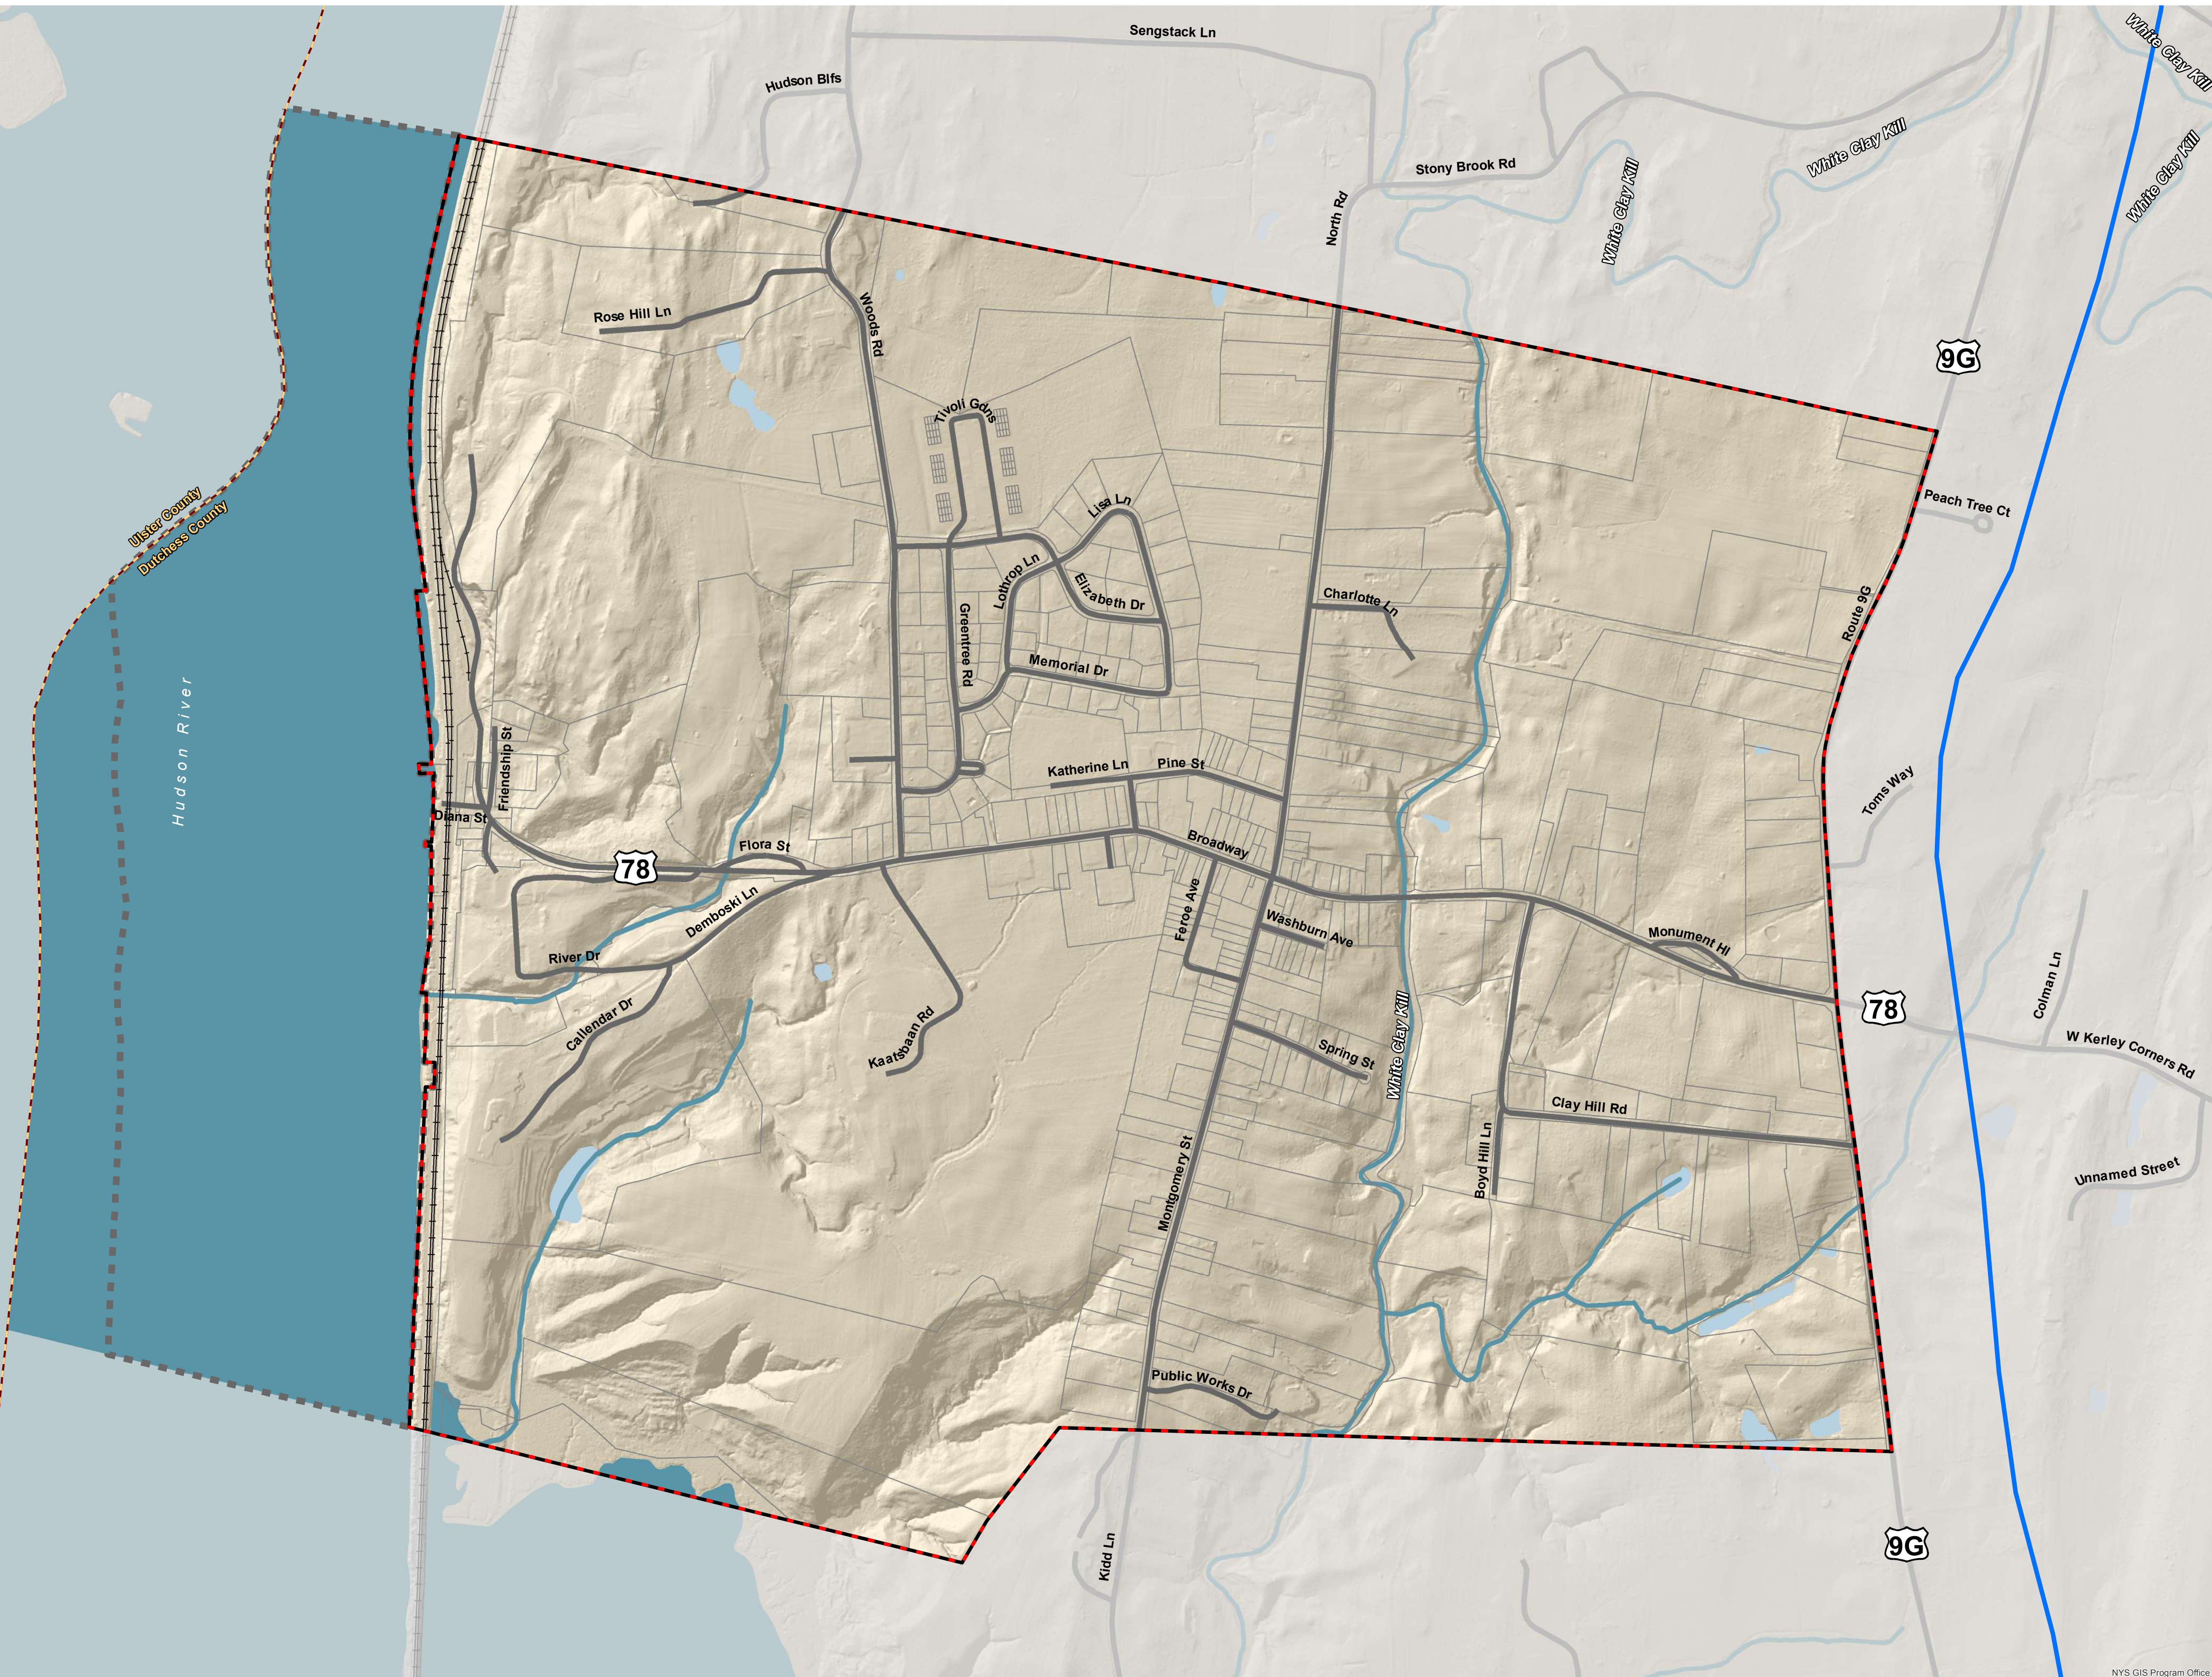

Map 1 - Village of Tivoli Waterfront Revitalization Area and Harbor Management Area

- WRA Boundary
- Waterward Harbor Management Area Boundary
- NYS Landward Coastal Area Boundary
- Municipal Boundary
- County Boundary
- Tax Parcels
- Surface Water
- Rivers and Streams
- Rail Lines

April 2023

This map was prepared with funding provided by the New York State Department of State under Title 11 of the Environmental Protection Fund.

LWRP Village of Tivoli, New York

Resource data provided by gis.ny.gov